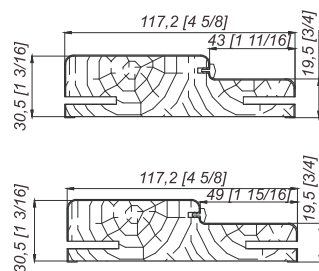

Jamb Type 80/5/116 (quartered 49 and 43)