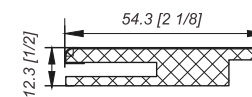

Jamb Type 80/5/116
Telescopic Casing

The frame is for slab width of 1 9/16 inch

The frame is for slab width of 1 3/4 inch

Baseboard Palazzo

DRAWINGS

Jamb Type 80/4/116 (quartered 49 and 43)

Casing-L Telescopic Wide16