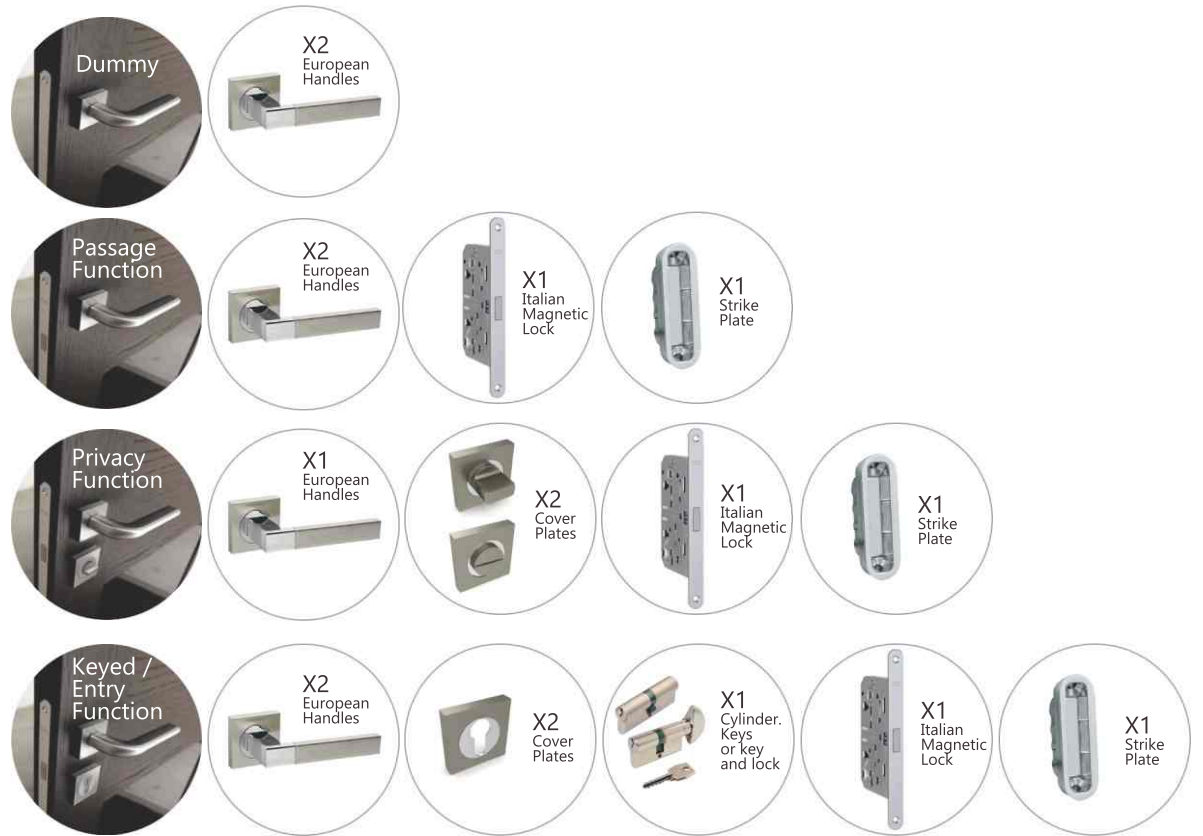

Extension Type 8

Jamb Type 80/5/116 (quartered 49 and 43)

Casing-L Telescopic Palazzo

Extension Type 8/1

HARDWARE

MAGNETIC LOCKS FUNCTIONALITY

LOCK FUNCTIONALITY FOR POCKET DOORS

HINGES

Concealed hinges

3D Adjustable

Concealed

Universal plain bearing hinges

HARDWARE

HANDLES

Horizontal Black

ROCK KM SN/CP-3