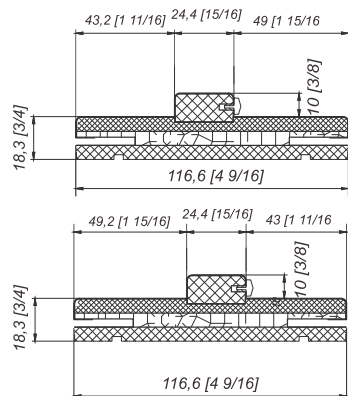

The frame is for slab width of 1 3/4 inch

The frame is for slab width of 1 9/16 inch

Jamb Type 80/4/116
Telescopic Casing

The frame is for slab width of 1 9/16 inch

The frame is for slab width of 1 3/4 inch

Jamb Type 80/5/116
Telescopic Casing

The frame is for slab width of 1 9/16 inch

The frame is for slab width of 1 3/4 inch

Baseboard Palazzo

DRAWINGS

Jamb Type 80/4/116 (quartered 49 and 43)

Casing-L Telescopic Wide16