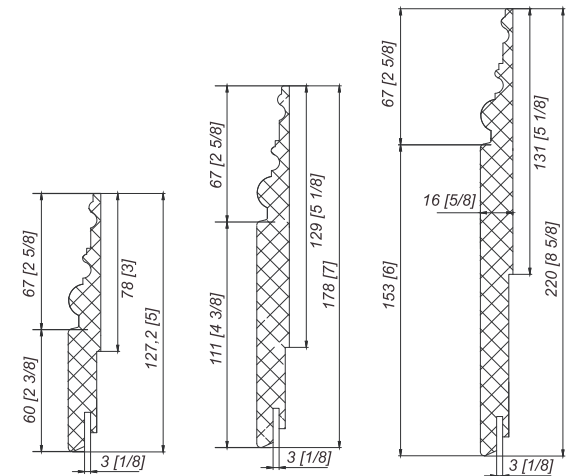

The frame is for slab width of 1 3/4 inch

The frame is for slab width of 1 9/16 inch

Jamb Type 80/4/116
Telescopic Casing

The frame is for slab width of 1 9/16 inch

The frame is for slab width of 1 3/4 inch

Jamb Type 80/5/116
Telescopic Casing

The frame is for slab width of 1 9/16 inch

The frame is for slab width of 1 3/4 inch

Baseboard Palazzo

DRAWINGS

Jamb Type 80/4/116 (quartered 49 and 43)

Casing-L Telescopic Wide16