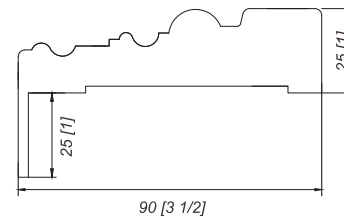

Casing-L Telescopic Palazzo