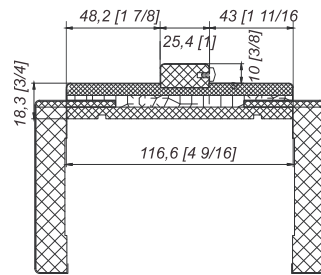

The frame is for slab width of 1 3/4 inch

The frame is for slab width of 1 9/16 inch

Jamb Type 80/4/116
Telescopic Casing

The frame is for slab width of 1 9/16 inch

The frame is for slab width of 1 3/4 inch