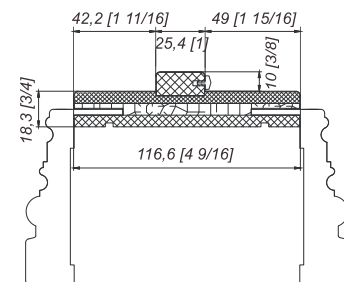

The frame is for slab width of 1 3/4 inch

The frame is for slab width of 1 9/16 inch

Jamb Type 80/4/116
Telescopic Casing

The frame is for slab width of 1 9/16 inch

The frame is for slab width of 1 3/4 inch

Jamb Type 80/5/116
Telescopic Casing

The frame is for slab width of 1 9/16 inch

The frame is for slab width of 1 3/4 inch

Baseboard Palazzo

DRAWINGS

Jamb Type 80/4/116 (quartered 49 and 43)

Casing-L Telescopic Wide16