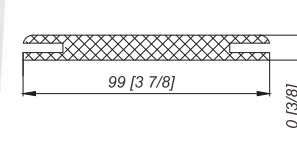

Extension Type 8/1