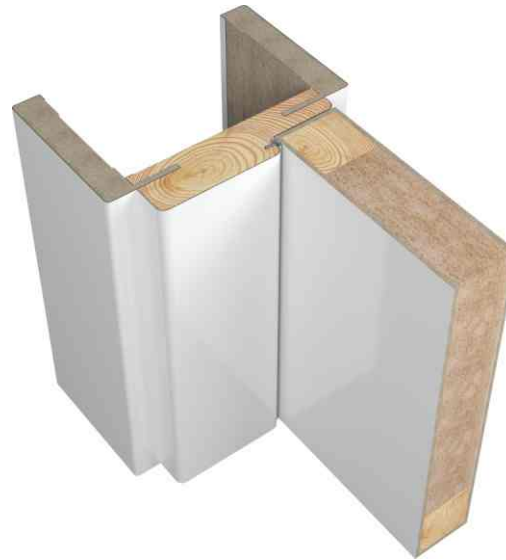

The frame is for slab width of 1 3/4 inch

The frame is for slab width of 1 9/16 inch

Jamb Type 80/4/116
Telescopic Casing

The frame is for slab width of 1 9/16 inch

The frame is for slab width of 1 3/4 inch