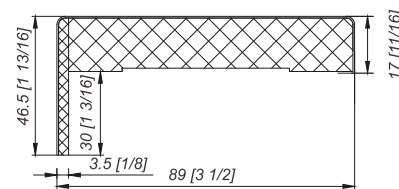

The frame is for slab width of 1 3/4 inch

The frame is for slab width of 1 9/16 inch

Jamb Type 80/4/116
Telescopic Casing

The frame is for slab width of 1 9/16 inch

The frame is for slab width of 1 3/4 inch

Jamb Type 80/5/116
Telescopic Casing

The frame is for slab width of 1 9/16 inch

The frame is for slab width of 1 3/4 inch

Baseboard Palazzo

DRAWINGS

Jamb Type 80/4/116 (quartered 49 and 43)

Casing-L Telescopic Wide16