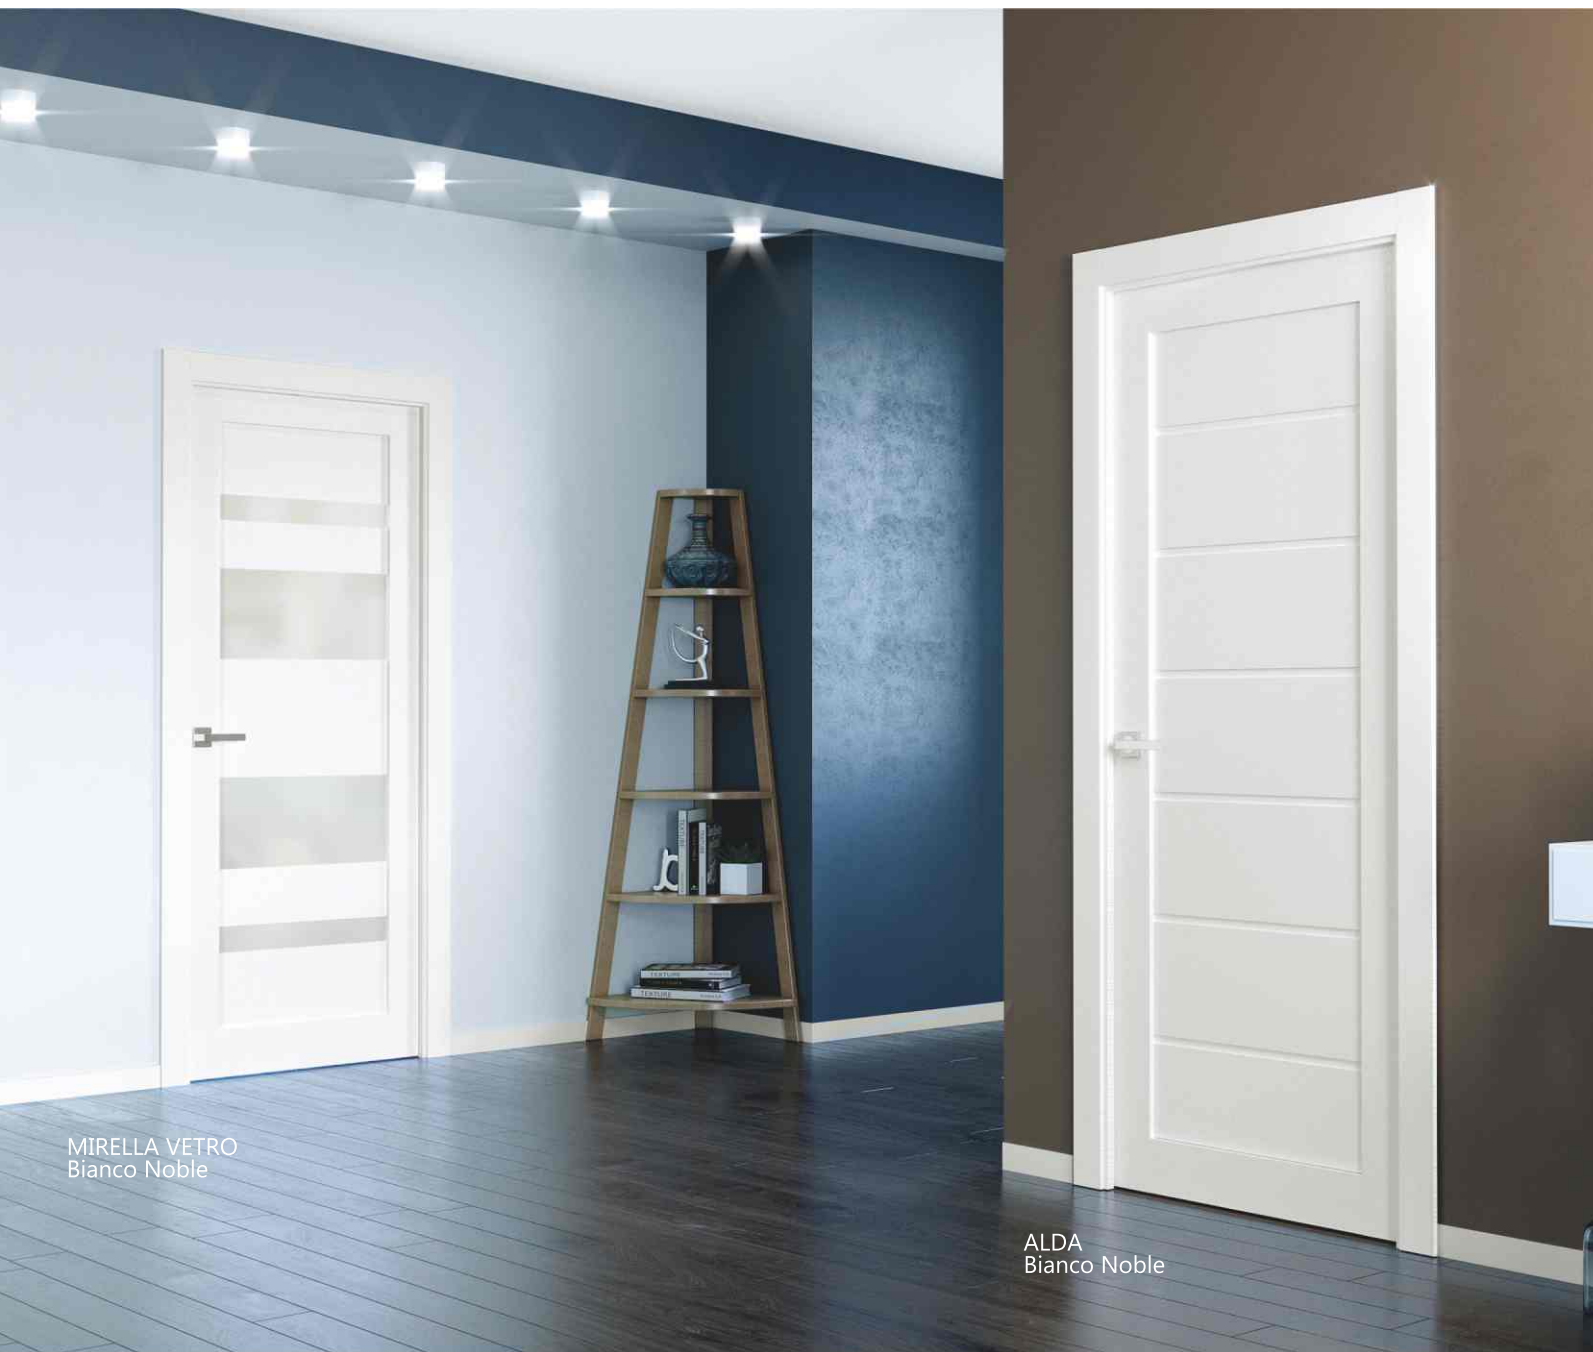

MIRELLA VETRO
Bianco Noble

ALDA
Bianco Noble

MODULAR collection

The peculiar motif of the whole collection is the geometry of shapes: clear lines visually organize the interior space without overloading it with unnecessary details.

Each part of the Modular doors is primarily coated with a technologically advanced Evo Pro finish, predrilled and then all pieces are carefully hand fit together with the industry's finest adhesives on all connections.

- Frosted glass
- Rubber seal
- Matching jambs and casings
- Ultra modern Evo Pro finish