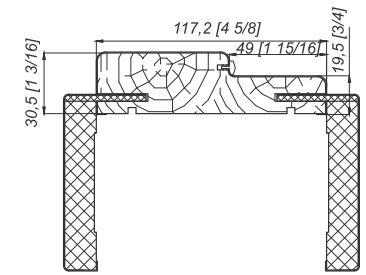

The frame is for slab width of 1 3/4 inch

The frame is for slab width of 1 9/16 inch

Jamb Type 80/4/116
Telescopic Casing

The frame is for slab width of 1 9/16 inch

The frame is for slab width of 1 3/4 inch

Jamb Type 80/5/116
Telescopic Casing

The frame is for slab width of 1 9/16 inch

The frame is for slab width of 1 3/4 inch

Baseboard Palazzo

DRAWINGS

Jamb Type 80/4/116 (quartered 49 and 43)

Casing-L Telescopic Wide16