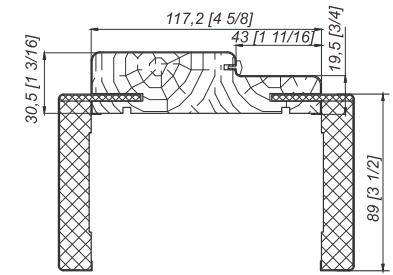

The frame is for slab width of 1 3/4 inch

The frame is for slab width of 1 9/16 inch

Jamb Type 80/4/116
Telescopic Casing

The frame is for slab width of 1 9/16 inch

The frame is for slab width of 1 3/4 inch

Jamb Type 80/5/116
Telescopic Casing

The frame is for slab width of 1 9/16 inch

The frame is for slab width of 1 3/4 inch

Baseboard Palazzo

DRAWINGS

Jamb Type 80/4/116 (quartered 49 and 43)

Casing-L Telescopic Wide16