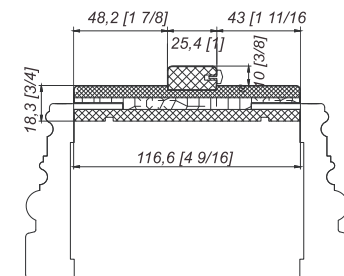

The frame is for slab width of 1 3/4 inch

The frame is for slab width of 1 9/16 inch

Jamb Type 80/4/116
Telescopic Casing

The frame is for slab width of 1 9/16 inch

The frame is for slab width of 1 3/4 inch