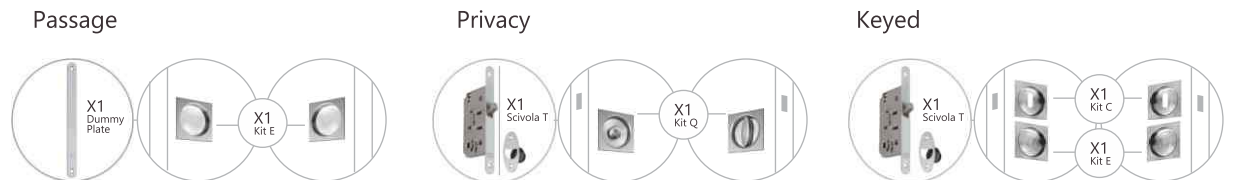

Extension Type 8

Jamb Type 80/5/116 (quartered 49 and 43)

Casing-L Telescopic Palazzo

Extension Type 8/1

HARDWARE

MAGNETIC LOCKS FUNCTIONALITY

LOCK FUNCTIONALITY FOR POCKET DOORS

HINGES