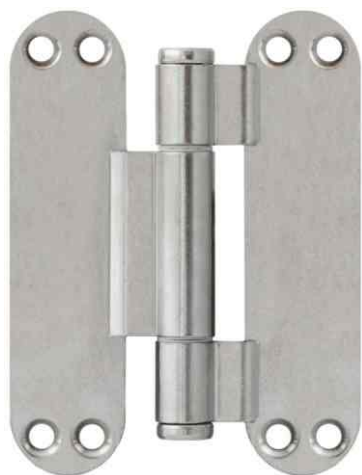

Jamb Type 80/5/116
Telescopic Casing

The frame is for slab width of 1 9/16 inch

The frame is for slab width of 1 3/4 inch

Baseboard Palazzo

DRAWINGS

Jamb Type 80/4/116 (quartered 49 and 43)

Casing-L Telescopic Wide16

Extension Type 8

Jamb Type 80/5/116 (quartered 49 and 43)

Casing-L Telescopic Palazzo

Extension Type 8/1

HARDWARE

MAGNETIC LOCKS FUNCTIONALITY

LOCK FUNCTIONALITY FOR POCKET DOORS

HINGES

Concealed hinges

3D Adjustable

Concealed

Universal plain bearing hinges

HARDWARE

HANDLES

Horizontal Black

ROCK KM SN/CP-3