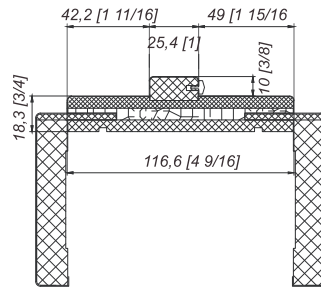

The frame is for slab width of 1 3/4 inch

The frame is for slab width of 1 9/16 inch

Jamb Type 80/4/116
Telescopic Casing

The frame is for slab width of 1 9/16 inch

The frame is for slab width of 1 3/4 inch