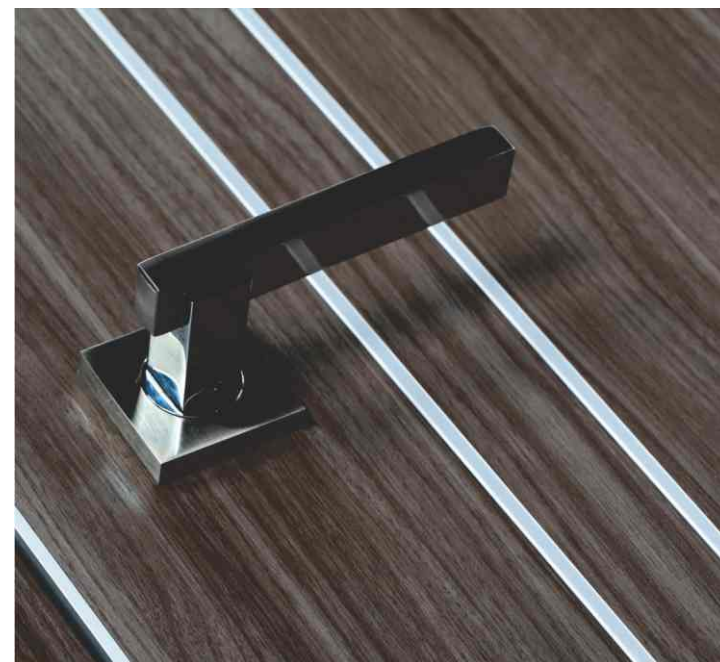

Real aluminum moldings

Solid core

Ultra modern Evo Pro finish

UNICA 208 VETRO
Bianco Noble

UNICA 2U
Gray Oak

AVAILABLE MODELS

Palladio 2H
Bianco Noble

Palladio 4H
Bianco Noble