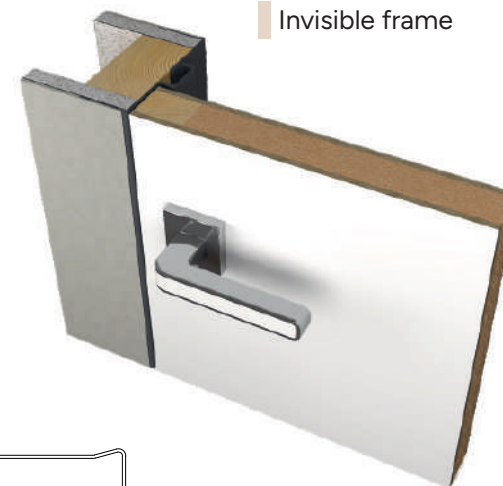

Invisible frame