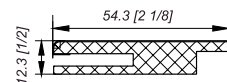

Jamb Type 80/5/116 (groove 49 and 43)

Extension Type 8

Jamb Type 80/4/116 Telescopic Casing

Jamb Type 80/5/116 Telescopic Casing

The frame is for slab thickness of 1 3/4 inch

The frame is for slab thickness of 1 9/16 inch