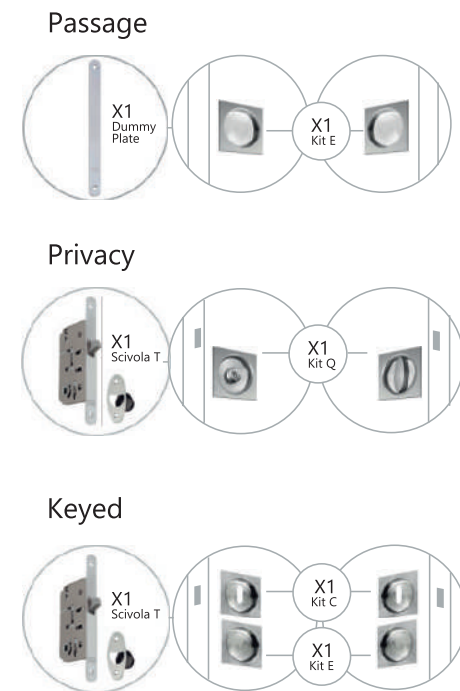

LOCK FUNCTIONALITY FOR POCKET DOORS

MAGNETIC LOCKS FUNCTIONALITY

HINGES