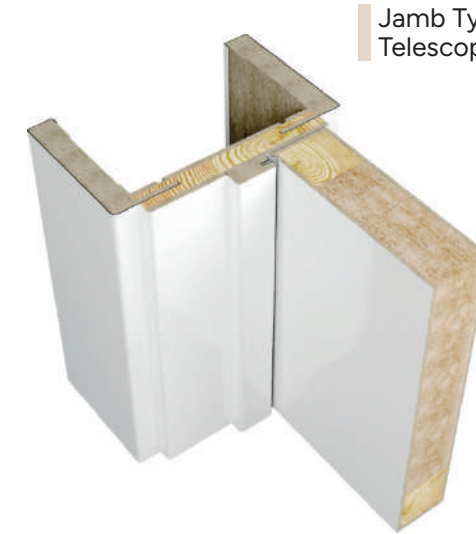

Jamb Type 80/5/116 (groove 49 and 43)

Extension Type 8

Jamb Type 80/4/116 Telescopic Casing

Jamb Type 80/5/116 Telescopic Casing

The frame is for slab thickness of 1 3/4 inch

The frame is for slab thickness of 1 9/16 inch