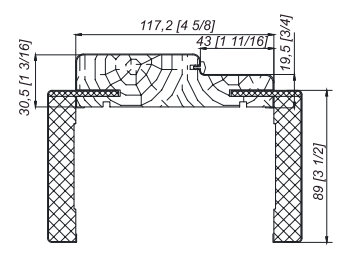

The frame is for slab thickness of 1 3/4 inch

The frame is for slab thickness of 1 9/16 inch