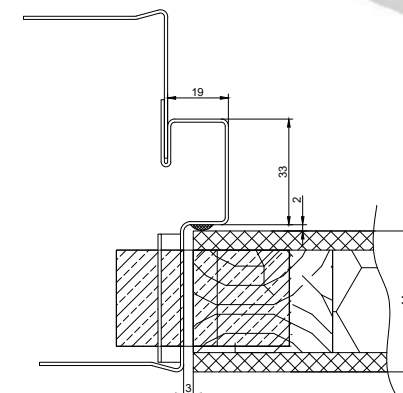

The frame is for slab thickness of 1 3/4 inch

The frame is for slab thickness of 1 9/16 inch

Invisible frame

Invisible frame REVERSE

Assembled INVISIBLE frame Door Slab Otlav Invisacta300 3D

Assembled INVISIBLE REVERSE NEW frame Door Slab Otlav Invisacta300 3D