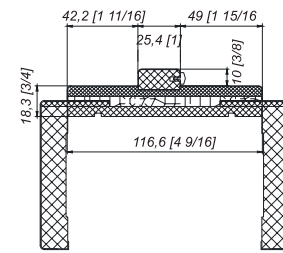

Jamb Type 80/5/116 (groove 49 and 43)

Extension Type 8

Jamb Type 80/4/116 Telescopic Casing

Jamb Type 80/5/116 Telescopic Casing

The frame is for slab thickness of 1 3/4 inch

The frame is for slab thickness of 1 9/16 inch