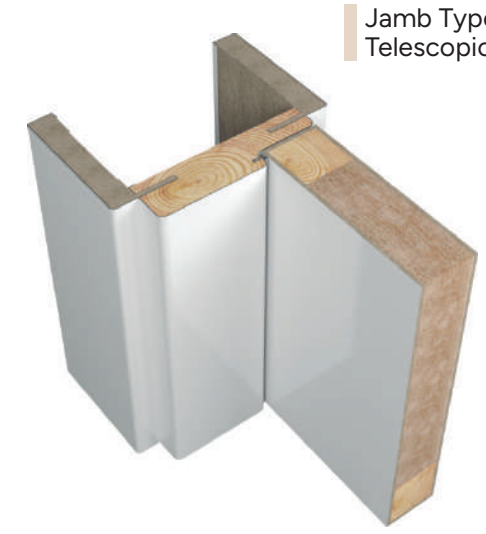

Jamb Type 80/5/116 (groove 49 and 43)

Extension Type 8

Jamb Type 80/4/116 Telescopic Casing

Jamb Type 80/5/116 Telescopic Casing

The frame is for slab thickness of 1 3/4 inch

The frame is for slab thickness of 1 9/16 inch