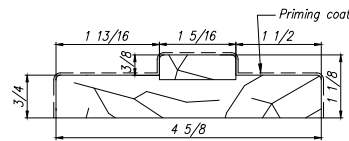

Jamb type SHAKER 80/118 (groove 46) (Primed)