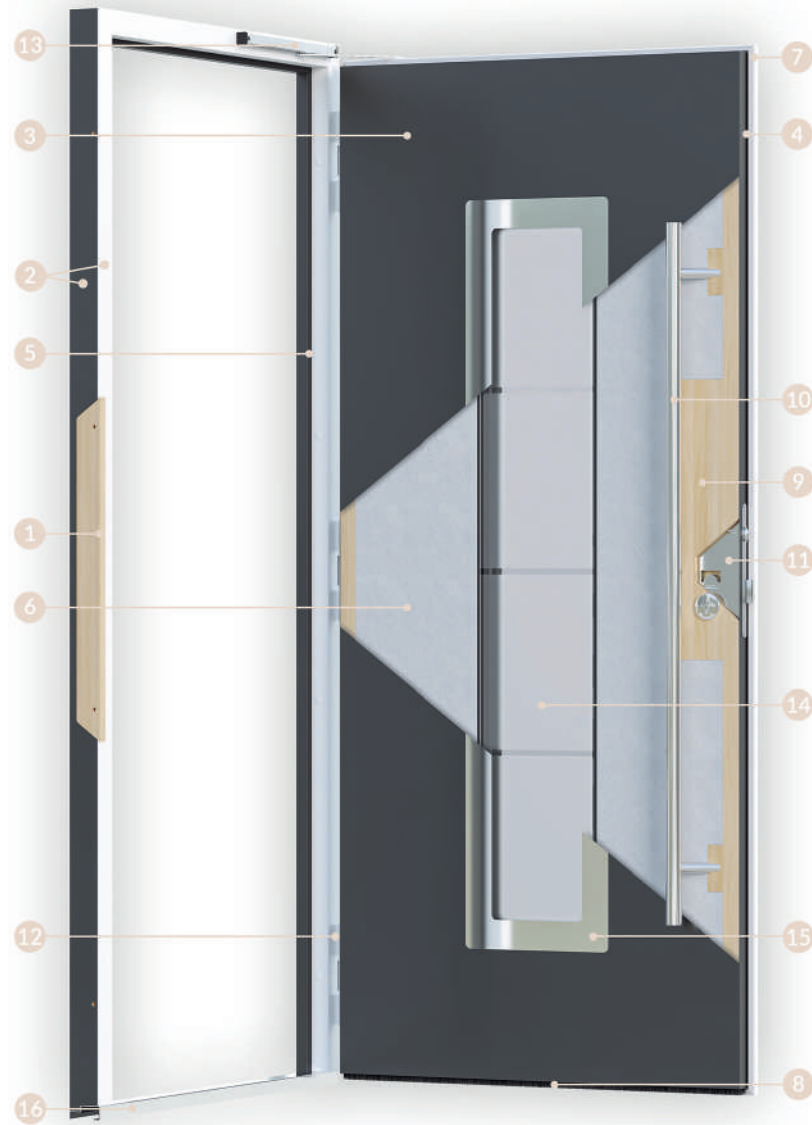

Zephyr
Black

Zephyr
Anthracite

Zephyr
Brown

1. Bar (softwood)
2. Zinc-galvanized steel
3. Powder paint
4. Thermal breaks
5. Seal Schlegel Q-Ion 3053
6. High-density weatherproof polystyrene foam
7. Seal QN 319
8. Brush seal
9. Fitting block for the main lock and deadbolt
10. Railing handle
11. Apecs T-52-NIS lock
12. 3D-adjustable hinges by Dr. Hahn
13. GEZE door closer (optional)
14. Triple glazed sealed unit with two chambers
15. Decorative stainless steel overlays
16. Stainless steel threshold reinforced with a zinc-galvanized steel frame