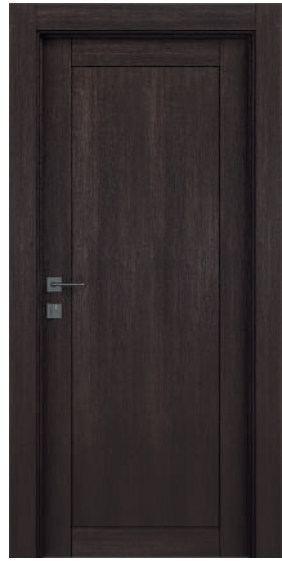

AVAILABLE MODELS

Shaker 1 Panel
Snow White

Shaker 1 Panel
Bianco Noble

Shaker 1 Panel
Ribeira Ash

Shaker 1 Panel
Gray Matte

Shaker 1 Panel
Black Matte

Shaker 1 Panel
Gray Oak

Shaker 1 Panel
Veralinga Oak