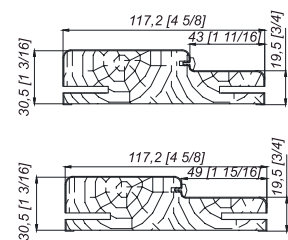

Jamb Type 80/5/116 (groove 49 and 43)

Extension Type 8

Jamb Type 80/4/116 Telescopic Casing

Jamb Type 80/5/116 Telescopic Casing

The frame is for slab thickness of 1 3/4 inch

The frame is for slab thickness of 1 9/16 inch