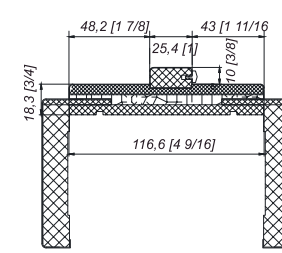

Jamb Type 80/5/116 (groove 49 and 43)

Extension Type 8

Jamb Type 80/4/116 Telescopic Casing

Jamb Type 80/5/116 Telescopic Casing

The frame is for slab thickness of 1 3/4 inch

The frame is for slab thickness of 1 9/16 inch