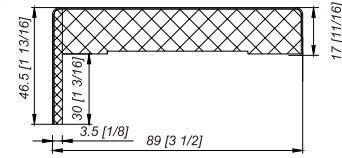

Casing-L Telescope Wide 16