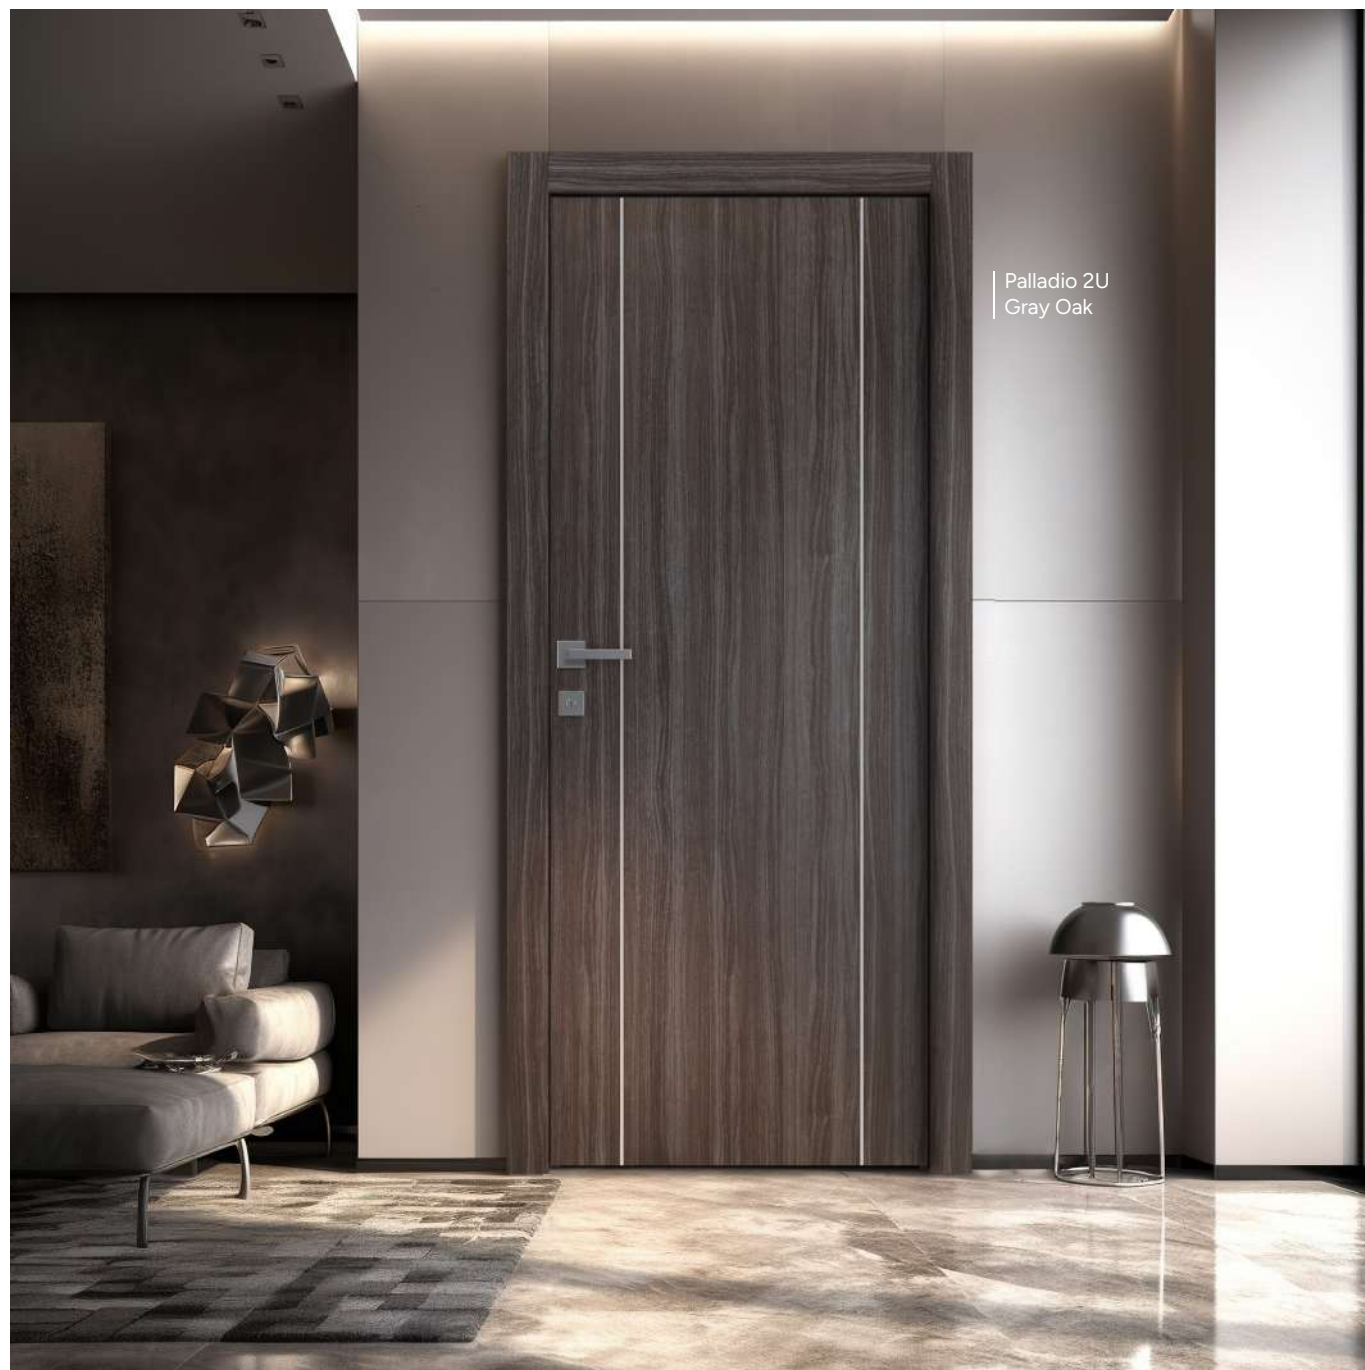

Palladio 2U
Gray Oak