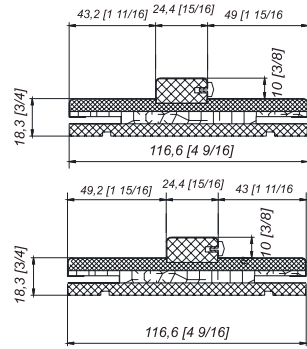

Jamb Type 80/4/116 (groove 49 and 43)