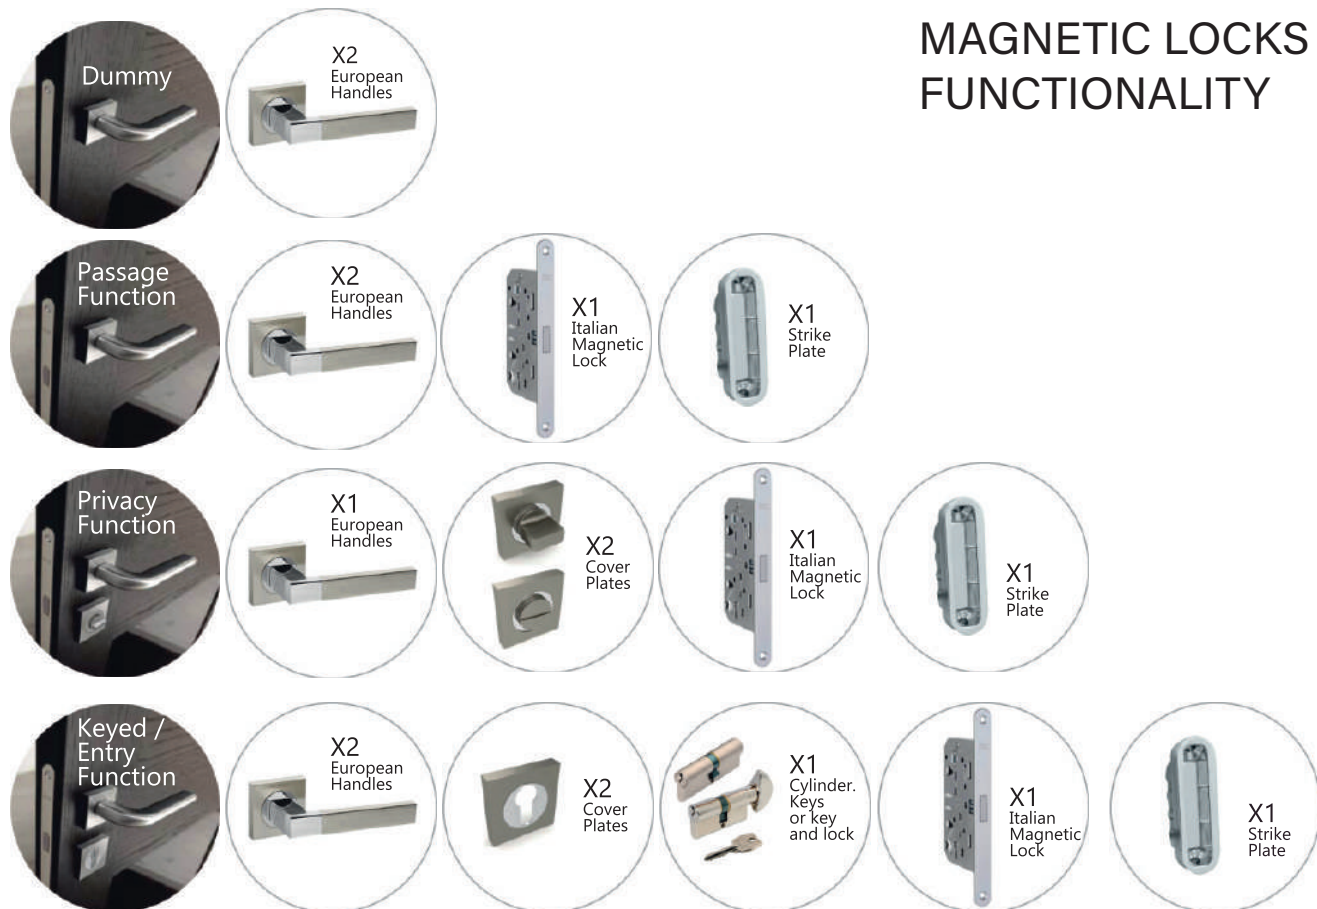

LOCK FUNCTIONALITY FOR POCKET DOORS

MAGNETIC LOCKS FUNCTIONALITY

HINGES