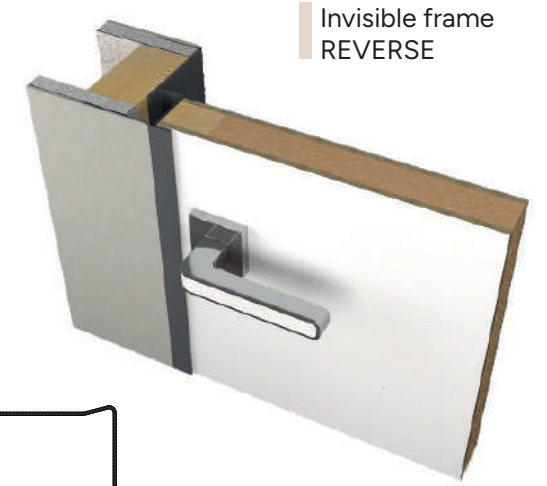

Invisible frame REVERSE