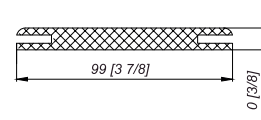

Extension Type 8/1