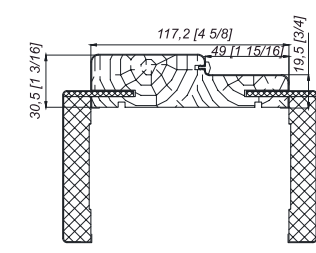

Jamb Type 80/5/116 (groove 49 and 43)

Extension Type 8

Jamb Type 80/4/116 Telescopic Casing

Jamb Type 80/5/116 Telescopic Casing

The frame is for slab thickness of 1 3/4 inch

The frame is for slab thickness of 1 9/16 inch